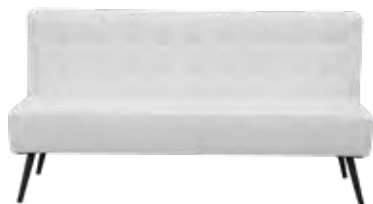

Latitude Chair

Beige Olefin Fabric
42"W x 36"D x 33"H
Advance Price: \$ 989.50
Standard Price: \$ 1,286.50

VERONA

Verona Sofa

Granite Frame With Light Grey Cushions
74"W x 38"D x 25"H

Advance Price: \$ 1,396.00
Standard Price: \$ 1,815.00

Verona Chair

Granite Frame With Light Grey Cushions
28"W x 38"D x 25"H

Advance Price: \$ 721.00
Standard Price: \$ 937.50

Verona Ottoman

Granite Frame With Light Grey Cushions
26"W x 21"D x 18"H

Advance Price: \$ 417.50
Standard Price: \$ 542.50

JASPER

Jasper Sofa

Boca Bright White
64"W x 28"D x 33"H

Advance Price: \$ 1,091.00
Standard Price: \$ 1,418.50

Jasper Chair

Boca Bright White
30"W x 28"D x 33"H

Advance Price: \$ 707.50
Standard Price: \$ 920.00